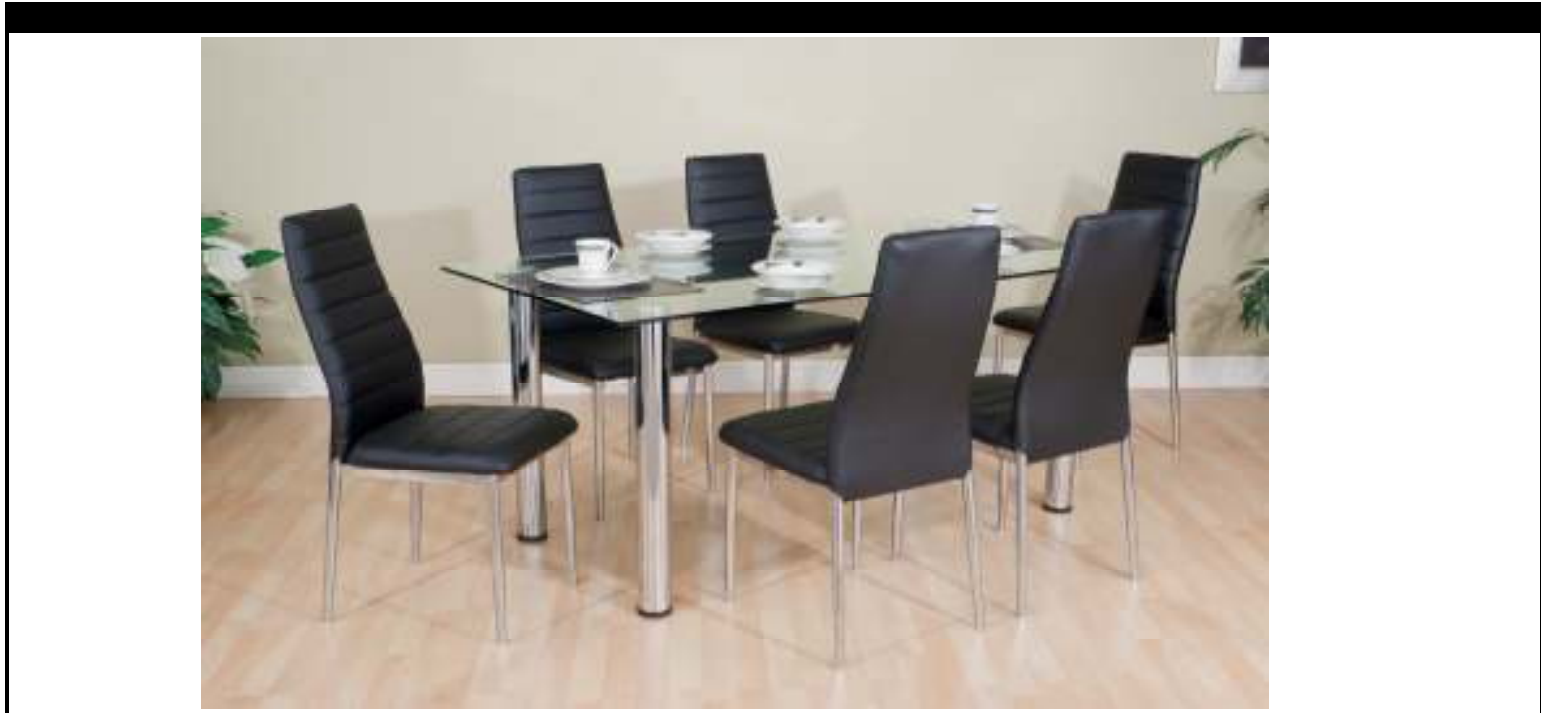

**CasualTM
Concepts**

Casual Concepts™

STYLE: AMSTERDAM BLACK

DESCRIPTION	ASSEMBLED DIMENSIONS			SHIPPING CUBES	SHIPPING WEIGHT (lbs)
	WIDTH	HEIGHT	DEPTH		
7 piece set				15.44	152
Table Top Clear Tempered Glass 35.25 x 63"	35.25	29.50	63.00	2.78	84
Table Legs - Chrome				0.96	24
Chair - Black PU (6/Carton)	16.00	37.50	18.00	11.70	44

Casual Concepts™

STYLE: AMSTERDAM WHITE

DESCRIPTION	ASSEMBLED DIMENSIONS			SHIPPING CUBES	SHIPPING WEIGHT (lbs)
	WIDTH	HEIGHT	DEPTH		
7 piece set				15.44	152
Table Top Clear Tempered Glass 35.25 x 63"	35.25	29.50	63.00	2.78	84
Table Legs - Chrome				0.96	24
Chair - White PU (6/Carton)	16.00	37.50	18.00	11.70	44

Casual Concepts™

STYLE: BERLIN - WHITE

DESCRIPTION	ASSEMBLED DIMENSIONS			SHIPPING CUBES	SHIPPING WEIGHT (lbs)
	WIDTH	HEIGHT	DEPTH		
5 Piece Set				14.20	234
Table Top - Clear Tempered Glass - 47.25" Round	47.25	30.00	47.25	3.10	60
Table Base - Chrome				0.70	30
Chair - White PU (4/carton)	17.50	35.00	19.00	10.40	72

Casual Concepts™

STYLE: BERLIN - BLACK

DESCRIPTION	ASSEMBLED DIMENSIONS			SHIPPING CUBES	SHIPPING WEIGHT (lbs)
	WIDTH	HEIGHT	DEPTH		
5 Piece Set				14.20	234
Table Top - Clear Tempered Glass - 47.25" Round	47.25	30.00	47.25	3.10	60
Table Base - Chrome				0.70	30
Chair - Black PU (4/carton)	17.50	35.00	19.00	10.40	72